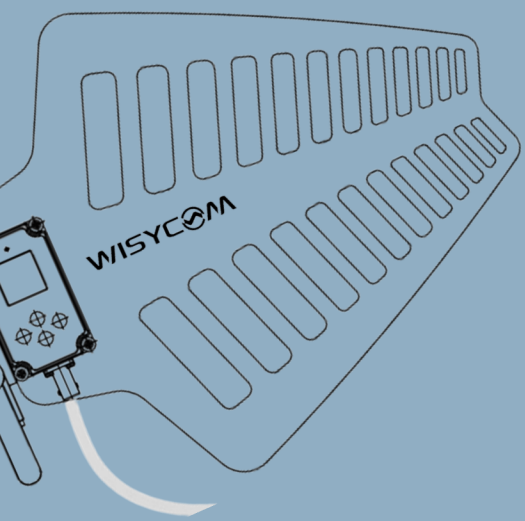

TERRY TEW SOUND & LIGHT

CORONATION CONCERT **RF** STATS

100 HANDHELDS

3.7km

RF Cable

23

ANTENNAE

139