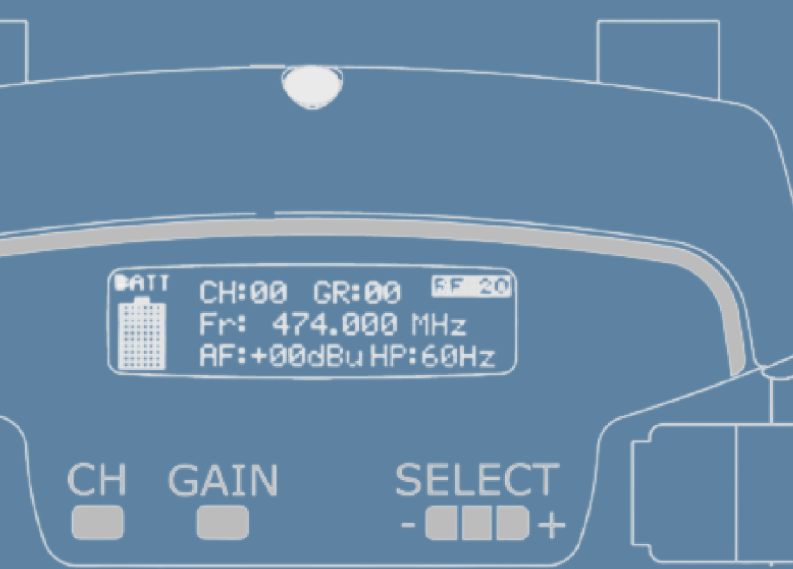

TERRY TEW SOUND & LIGHT

CORONATION CONCERT **RF** STATS

100 HANDHELDS

3.7km

RF Cable

23

ANTENNAE

139

RADIO MIC
CHANNELS

58 IEM

CHANNELS

250

IN-EARS

39 BODY PACKS

243 IEM PACKS

1034

RECHARGEABLE
BATTERIES